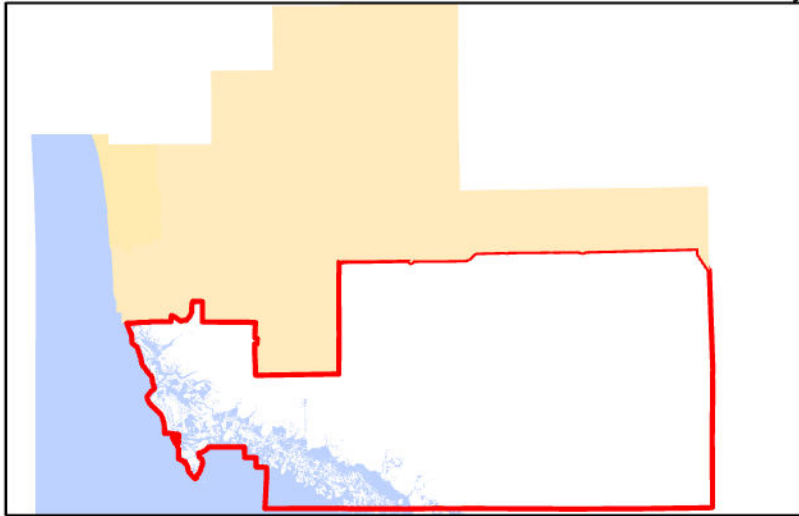

District Five

13245 Tamiami Trail East #100

-  Location of Substation
-  Naples Police Jurisdiction
-  Marco Island Police

Location within Collier County

North - I 75
East - Miami - Dade/ Broward Counties
South - Gulf of Mexico/Monroe County
West - Gulf of Mexico