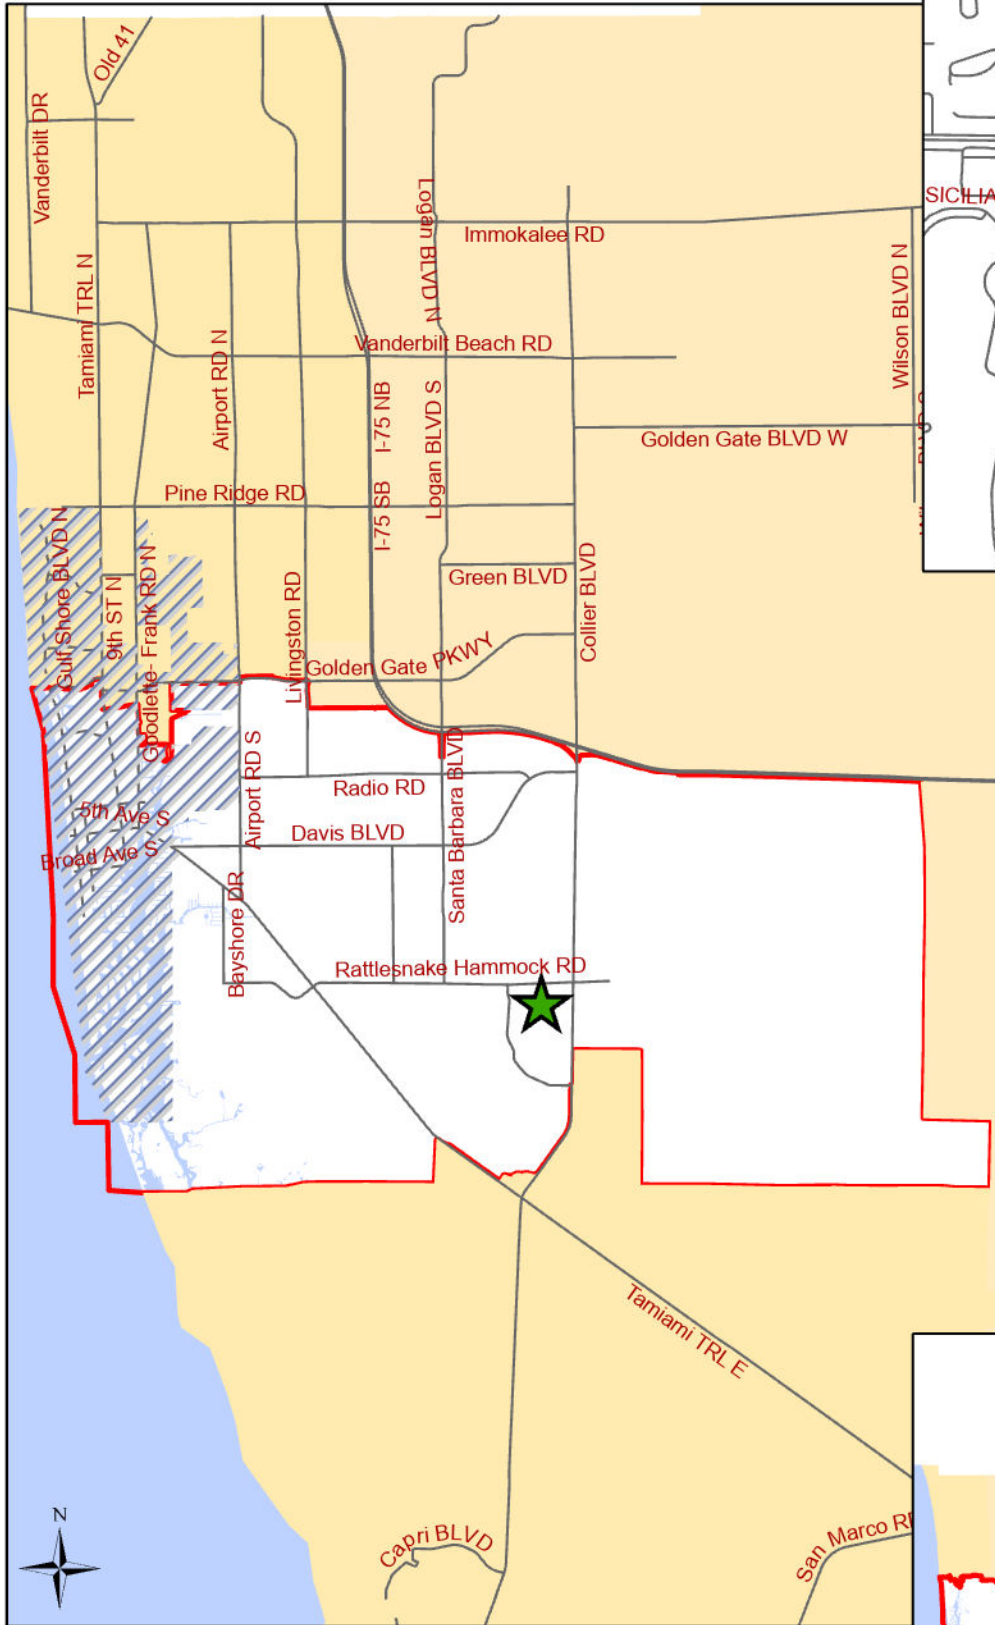

# District Three

 Location of Substation

8075 Lely Cultural PKWY

North - I 75/Golden Gate PKWY  
East - Golden Gate Estates  
South - Tamiami TRL E (US 41)  
West - Gulf of Mexico

Location within Collier County