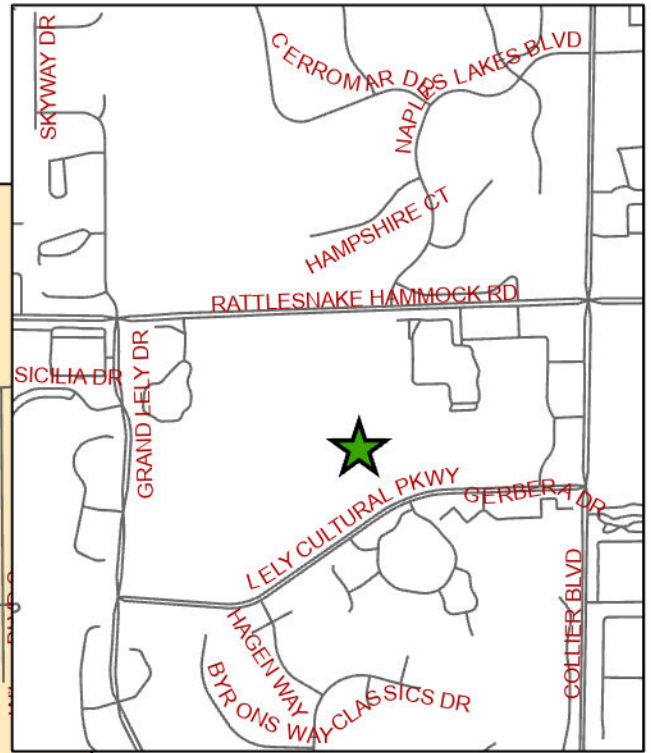

# District Three

 Location of Substation

8075 Lely Cultural PKWY

North - I 75/Golden Gate PKWY  
East - Golden Gate Estates  
South - Tamiami TRL E (US 41)  
West - Gulf of Mexico

Location within Collier County