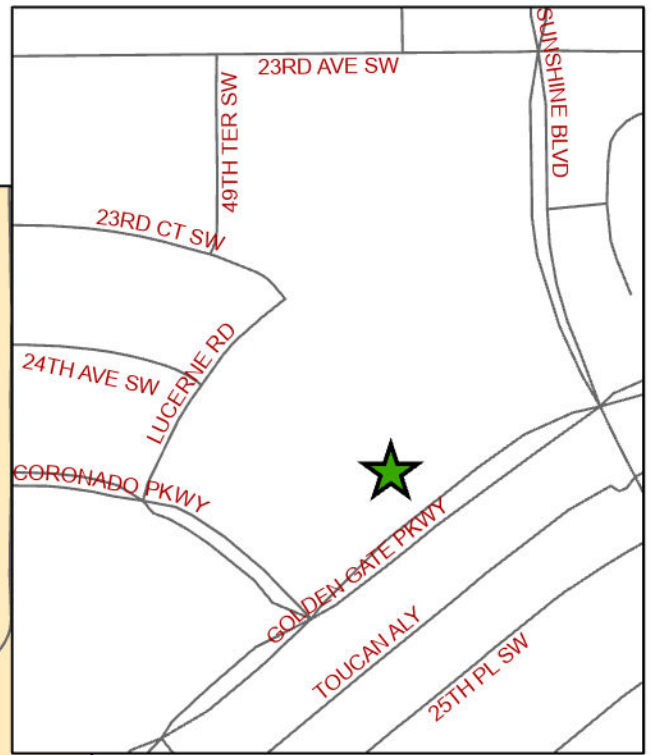

# District Two

 Location of Substation

4707 Golden Gate PKWY

North - Lee County  
East - Golden Gate Estates  
South - I 75  
West - I 75

Location within Collier County