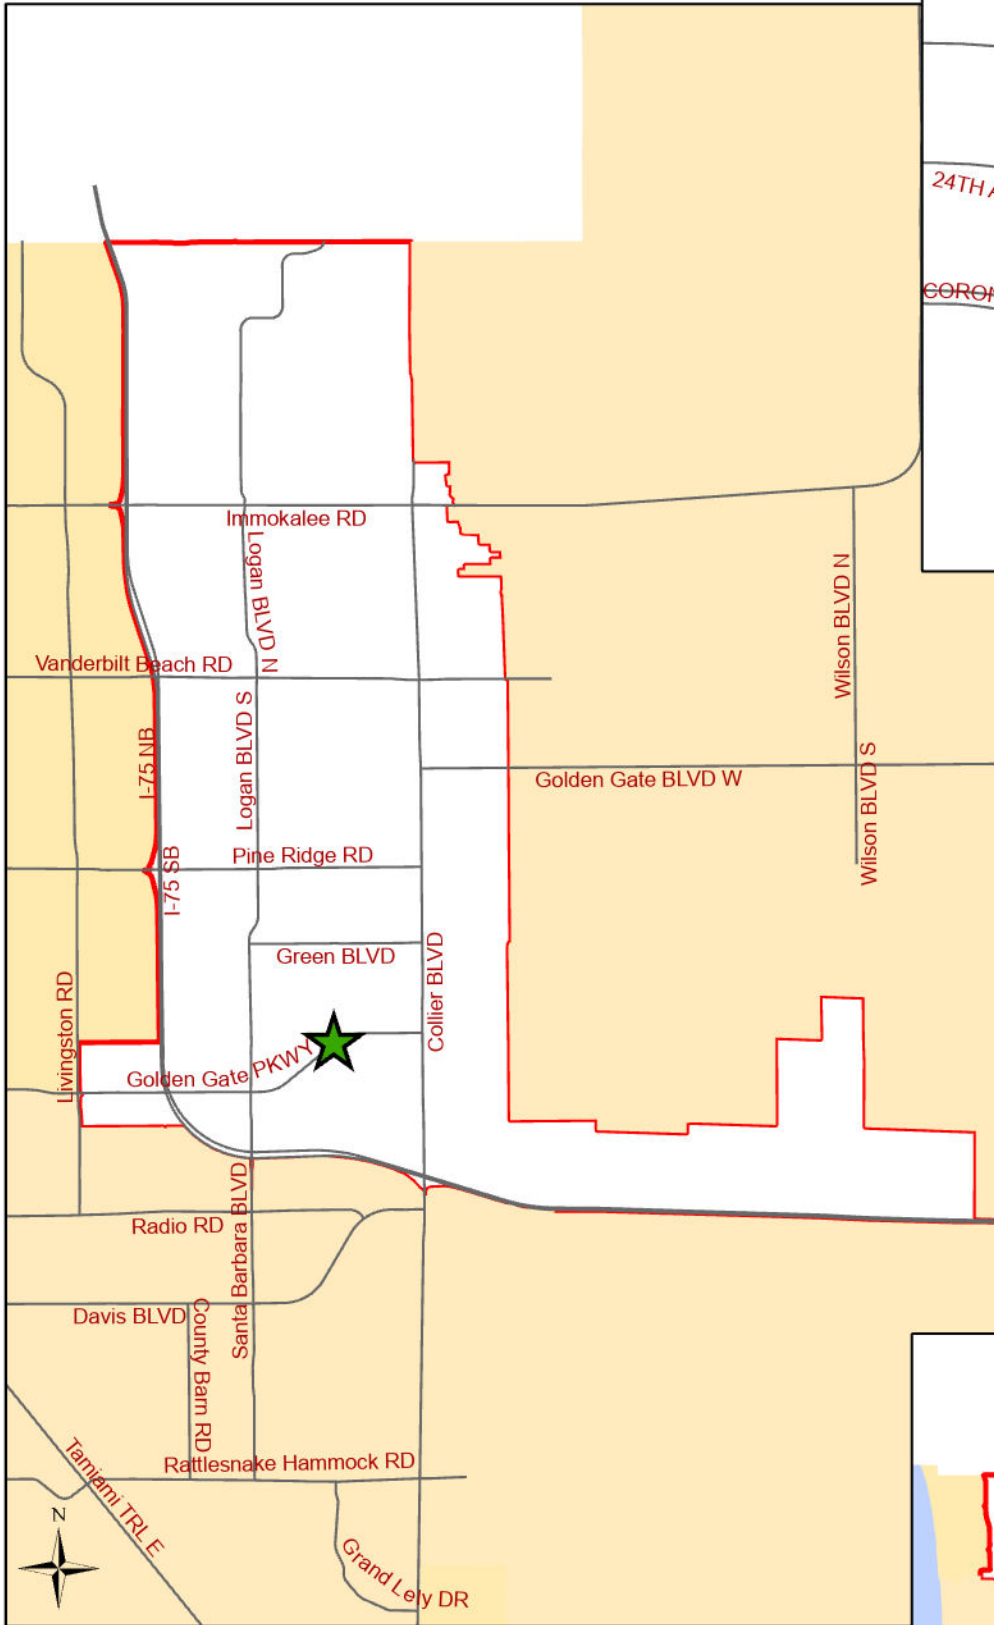

# District Two

 Location of Substation

4707 Golden Gate PKWY

North - Lee County  
East - Golden Gate Estates  
South - I 75  
West - I 75

Location within Collier County