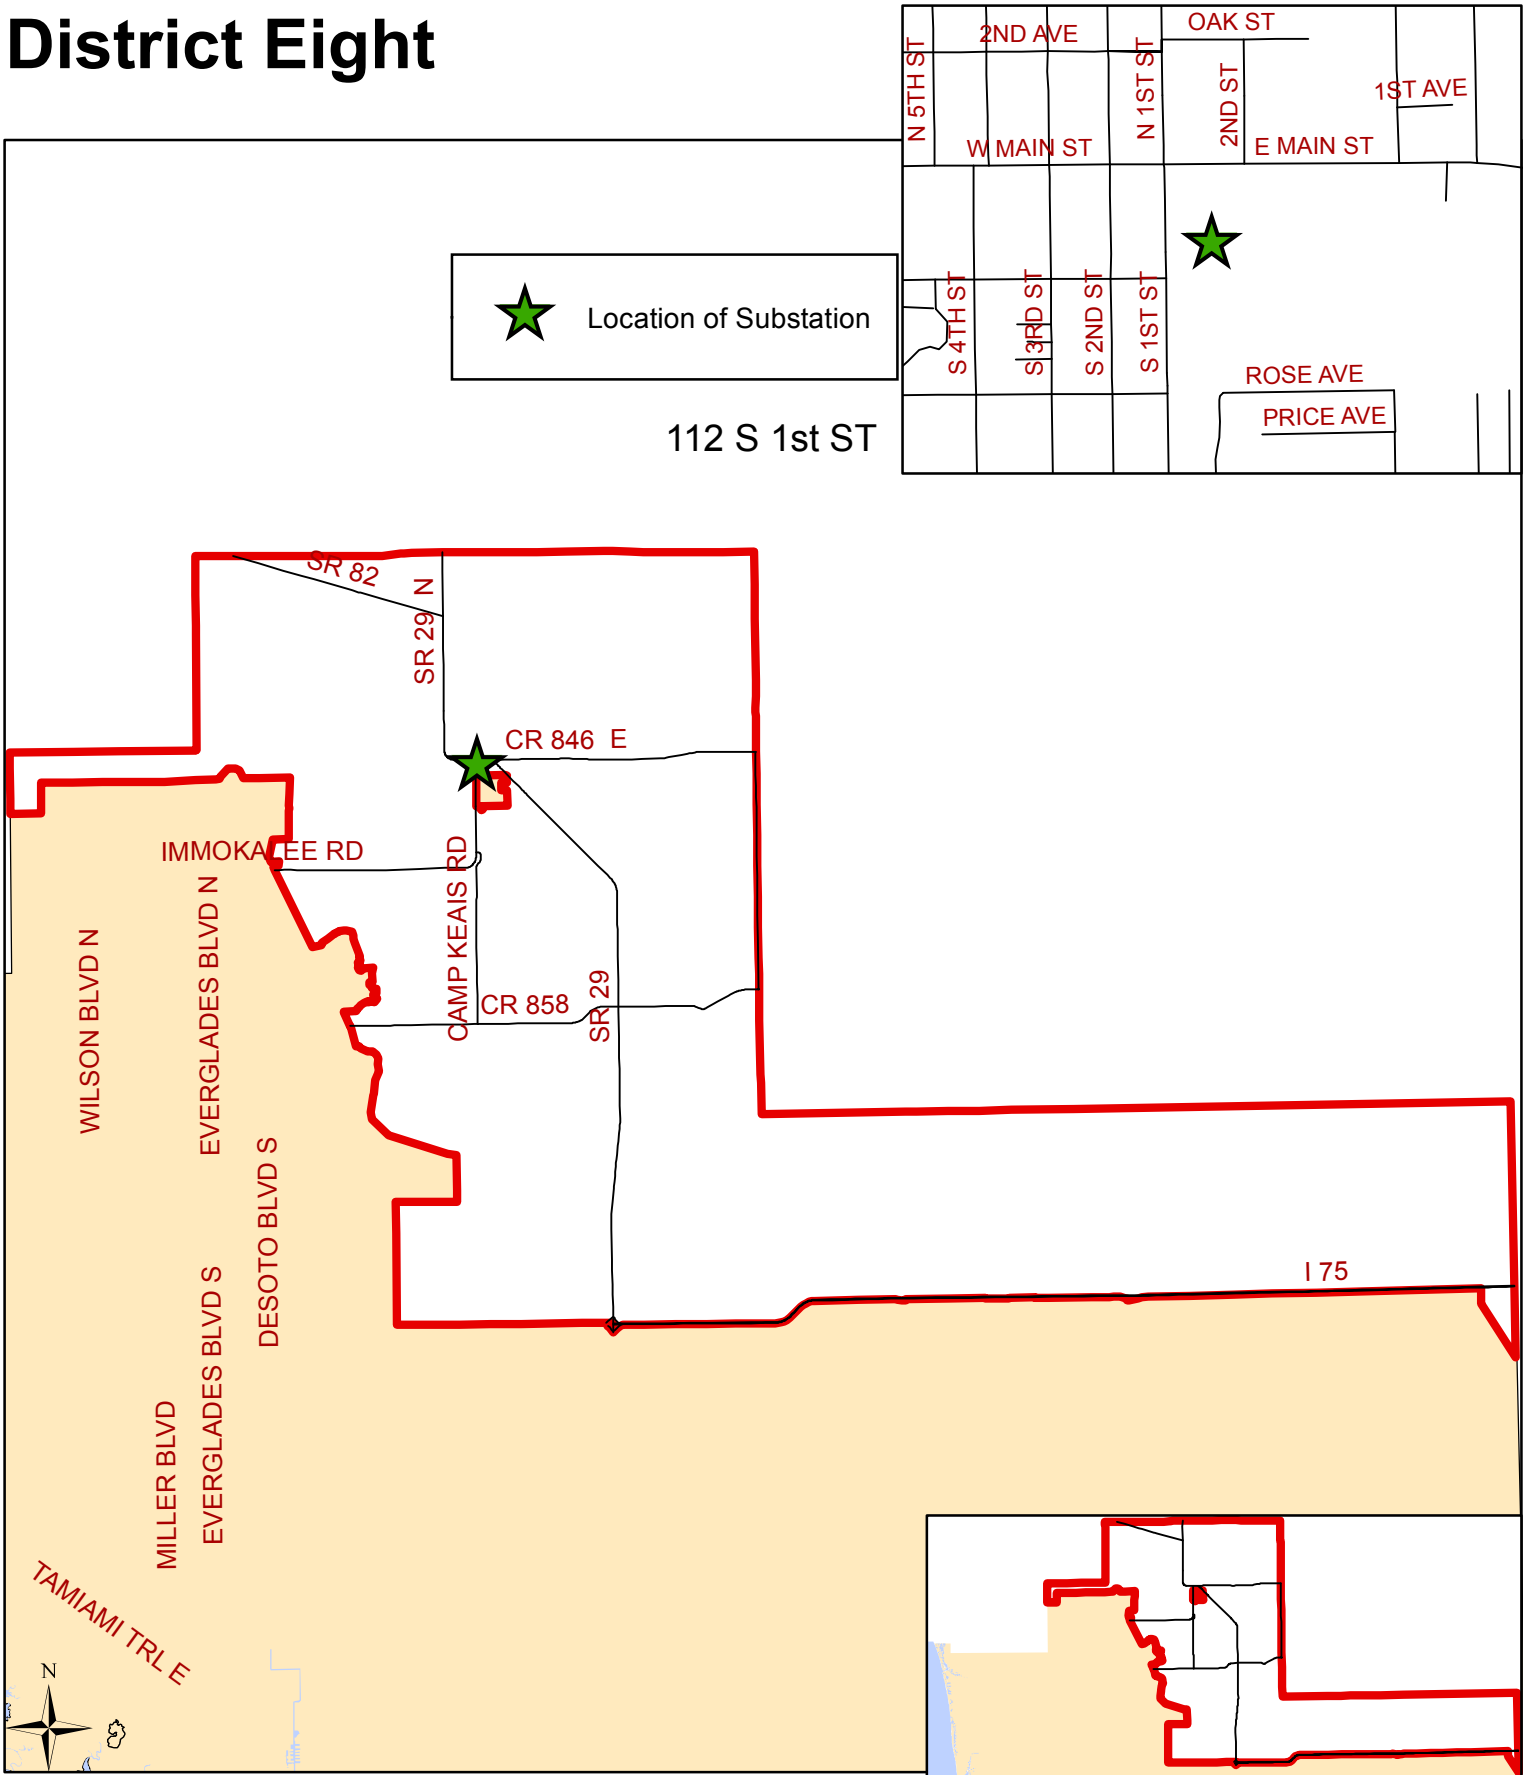

# District Eight

★ Location of Substation

112 S 1st ST

North - Lee County  
 East - Lee County  
 South - I 75  
 West - Lee County

Location within Collier County