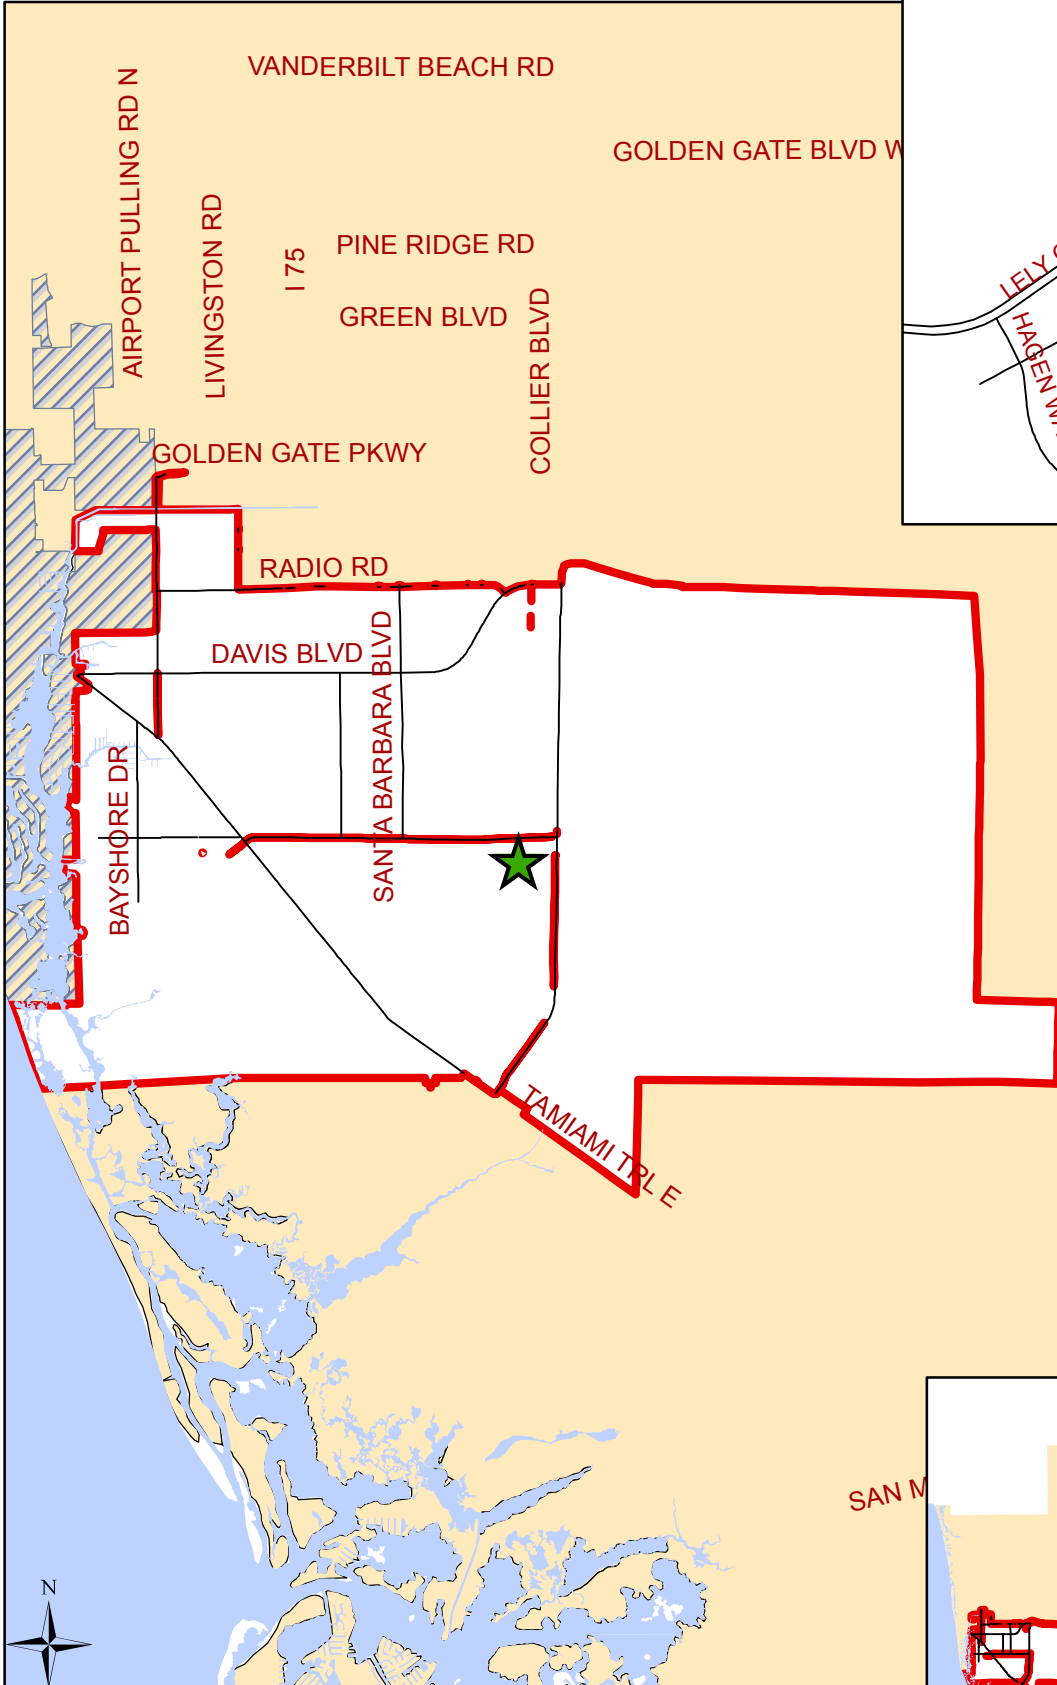

# District Three

 Location of Substation

8075 Lely Cultural PKWY

North - I 75  
East - South Blocks  
South - Tamiami TRL E  
West - Gulf of Mexico

Location within Collier County

 Naples Police Jurisdiction