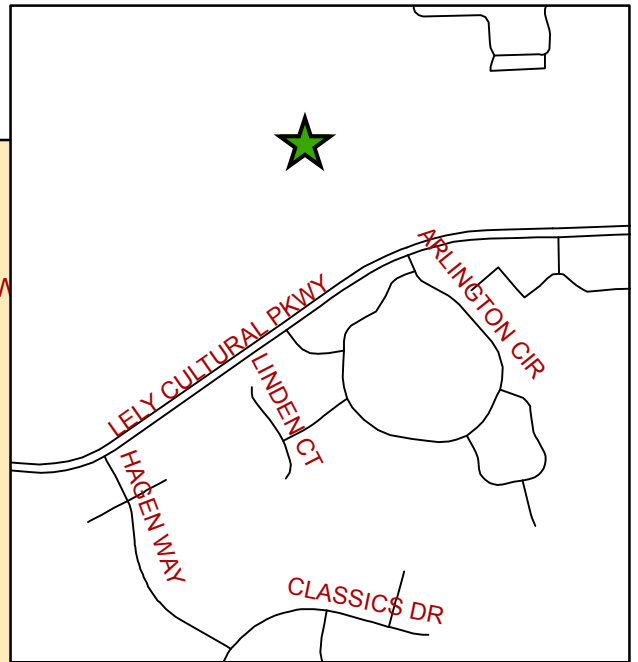

# District Three

 Location of Substation

8075 Lely Cultural PKWY

North - I 75  
East - South Blocks  
South - Tamiami TRL E  
West - Gulf of Mexico

Location within Collier County

 Naples Police Jurisdiction