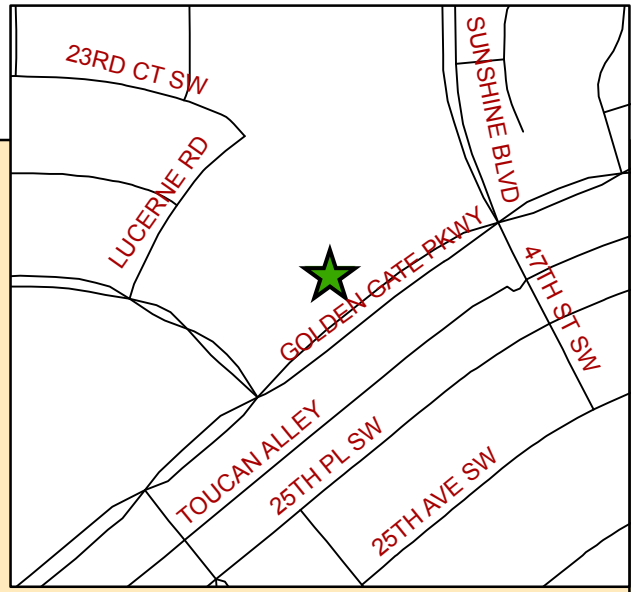

District Two

 Location of Substation

4707 Golden Gate PKWY

North - Lee County
East - Collier Blvd
South - Radio Rd
West - Livingston Rd

Location within Collier County