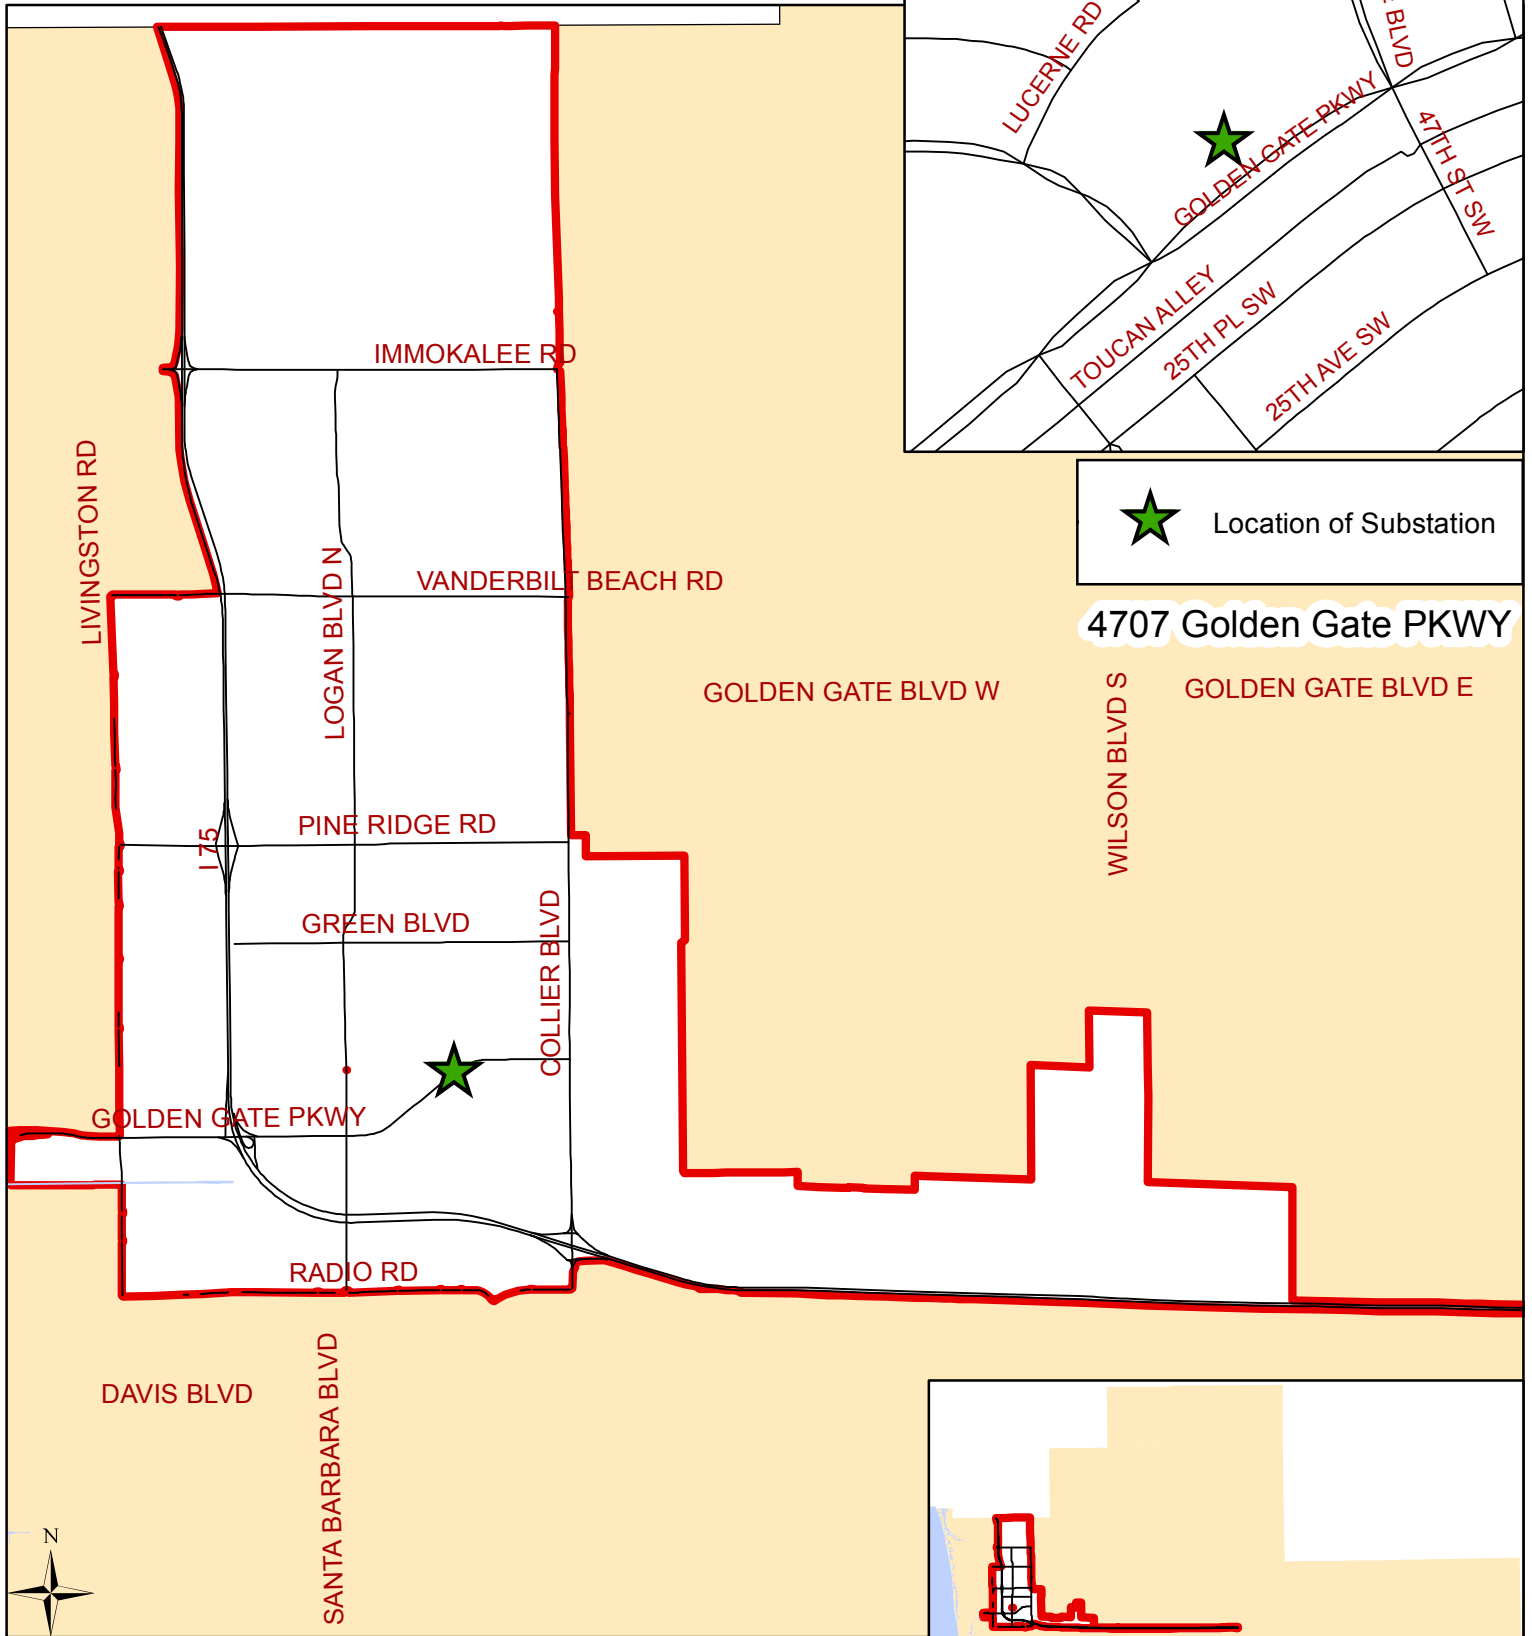

District Two

 Location of Substation

4707 Golden Gate PKWY

North - Lee County
East - Collier Blvd
South - Radio Rd
West - Livingston Rd

Location within Collier County