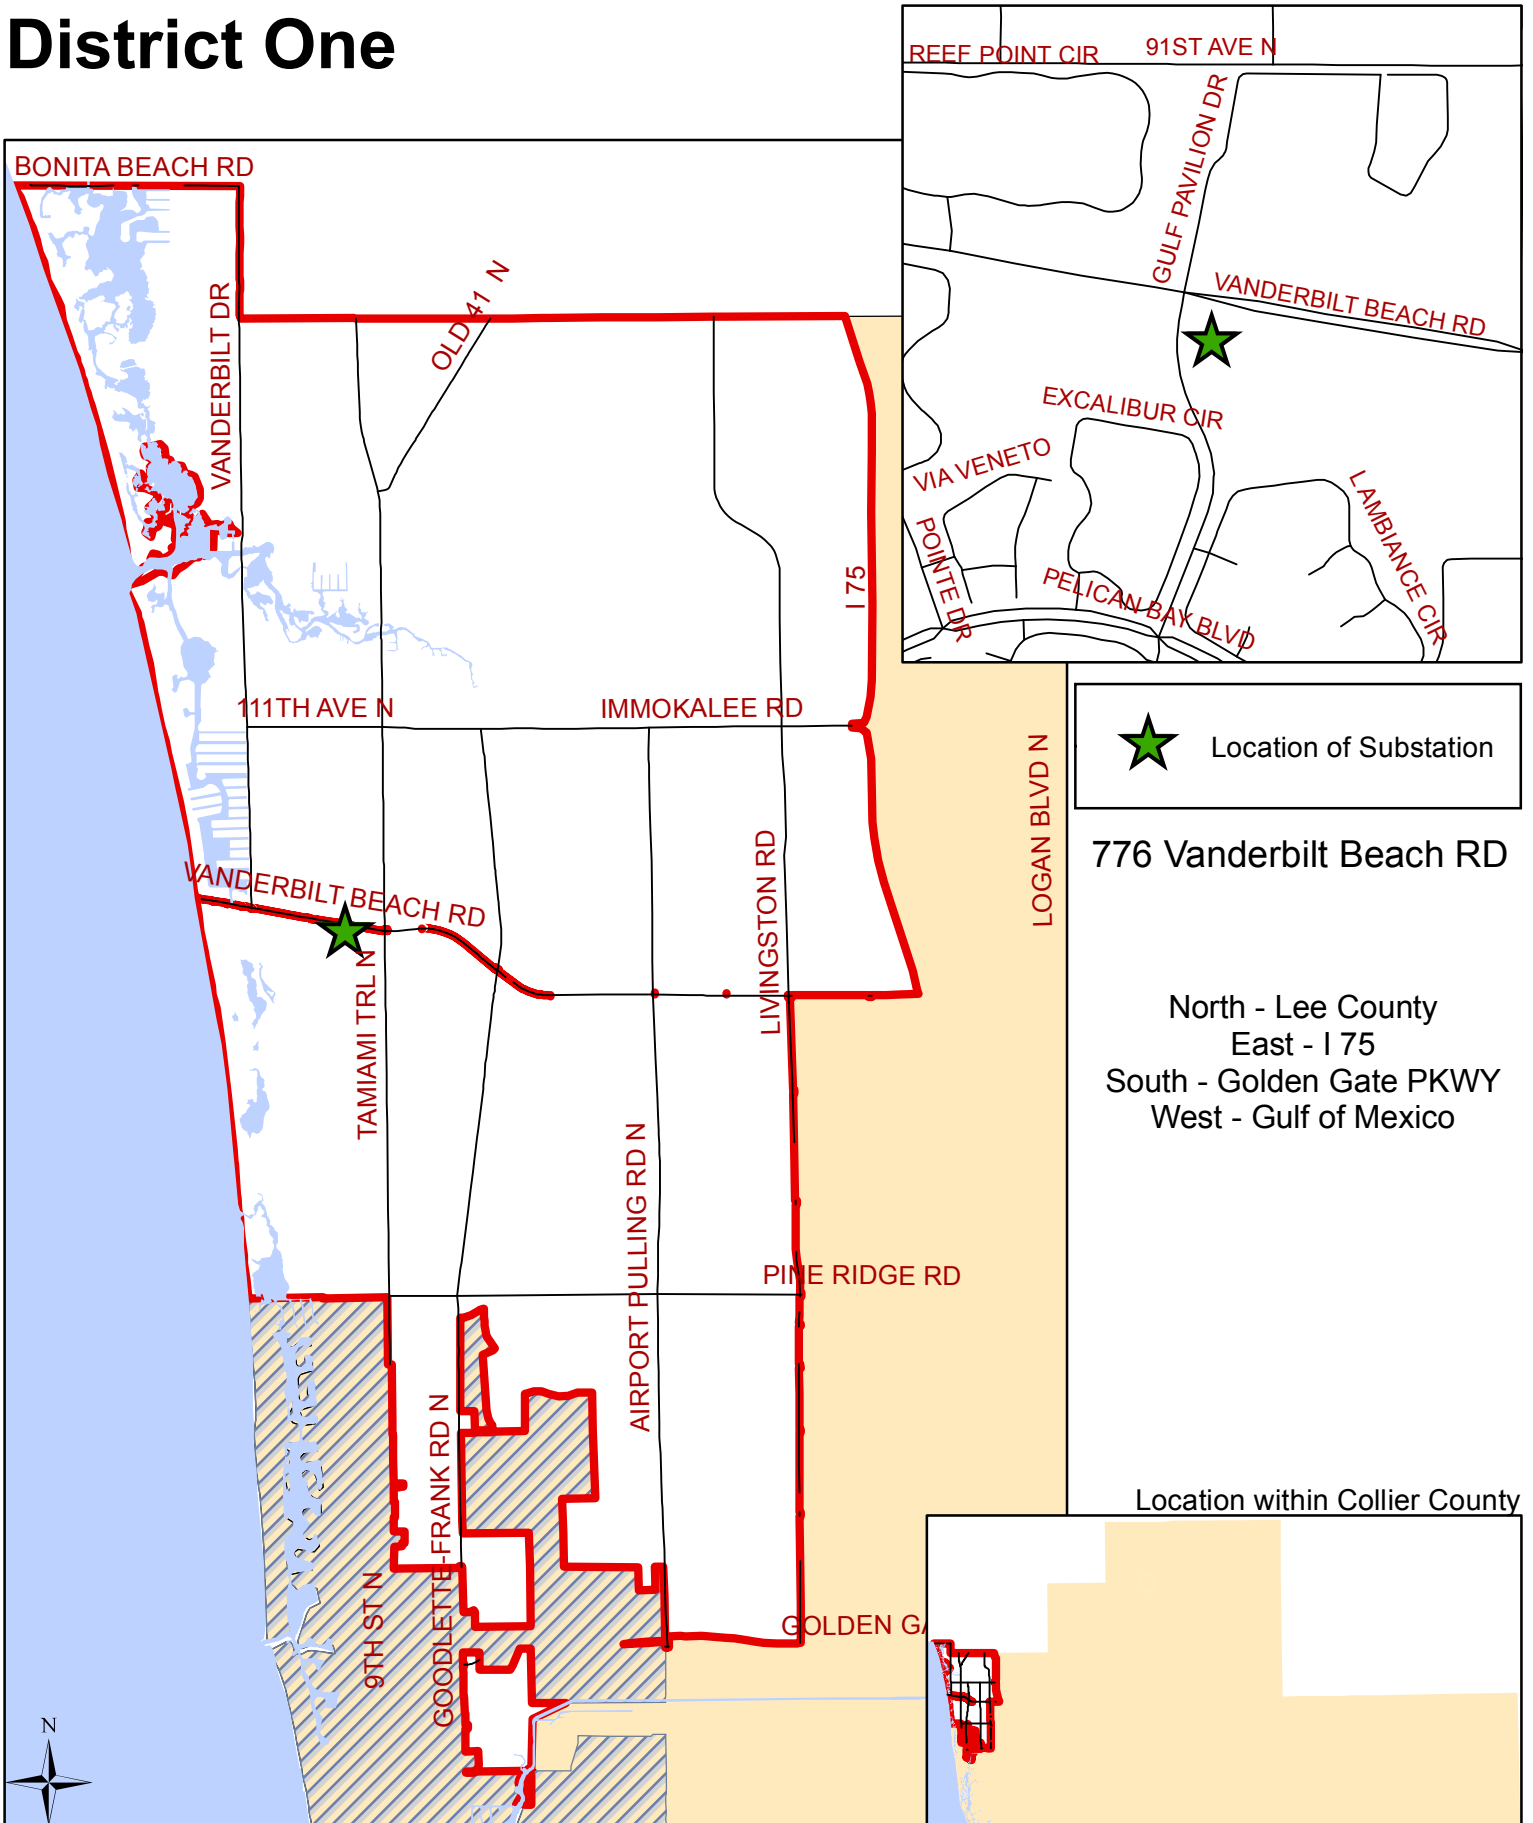

District One

 Location of Substation

776 Vanderbilt Beach RD

North - Lee County
East - I 75
South - Golden Gate PKWY
West - Gulf of Mexico

 Naples Police Jurisdiction